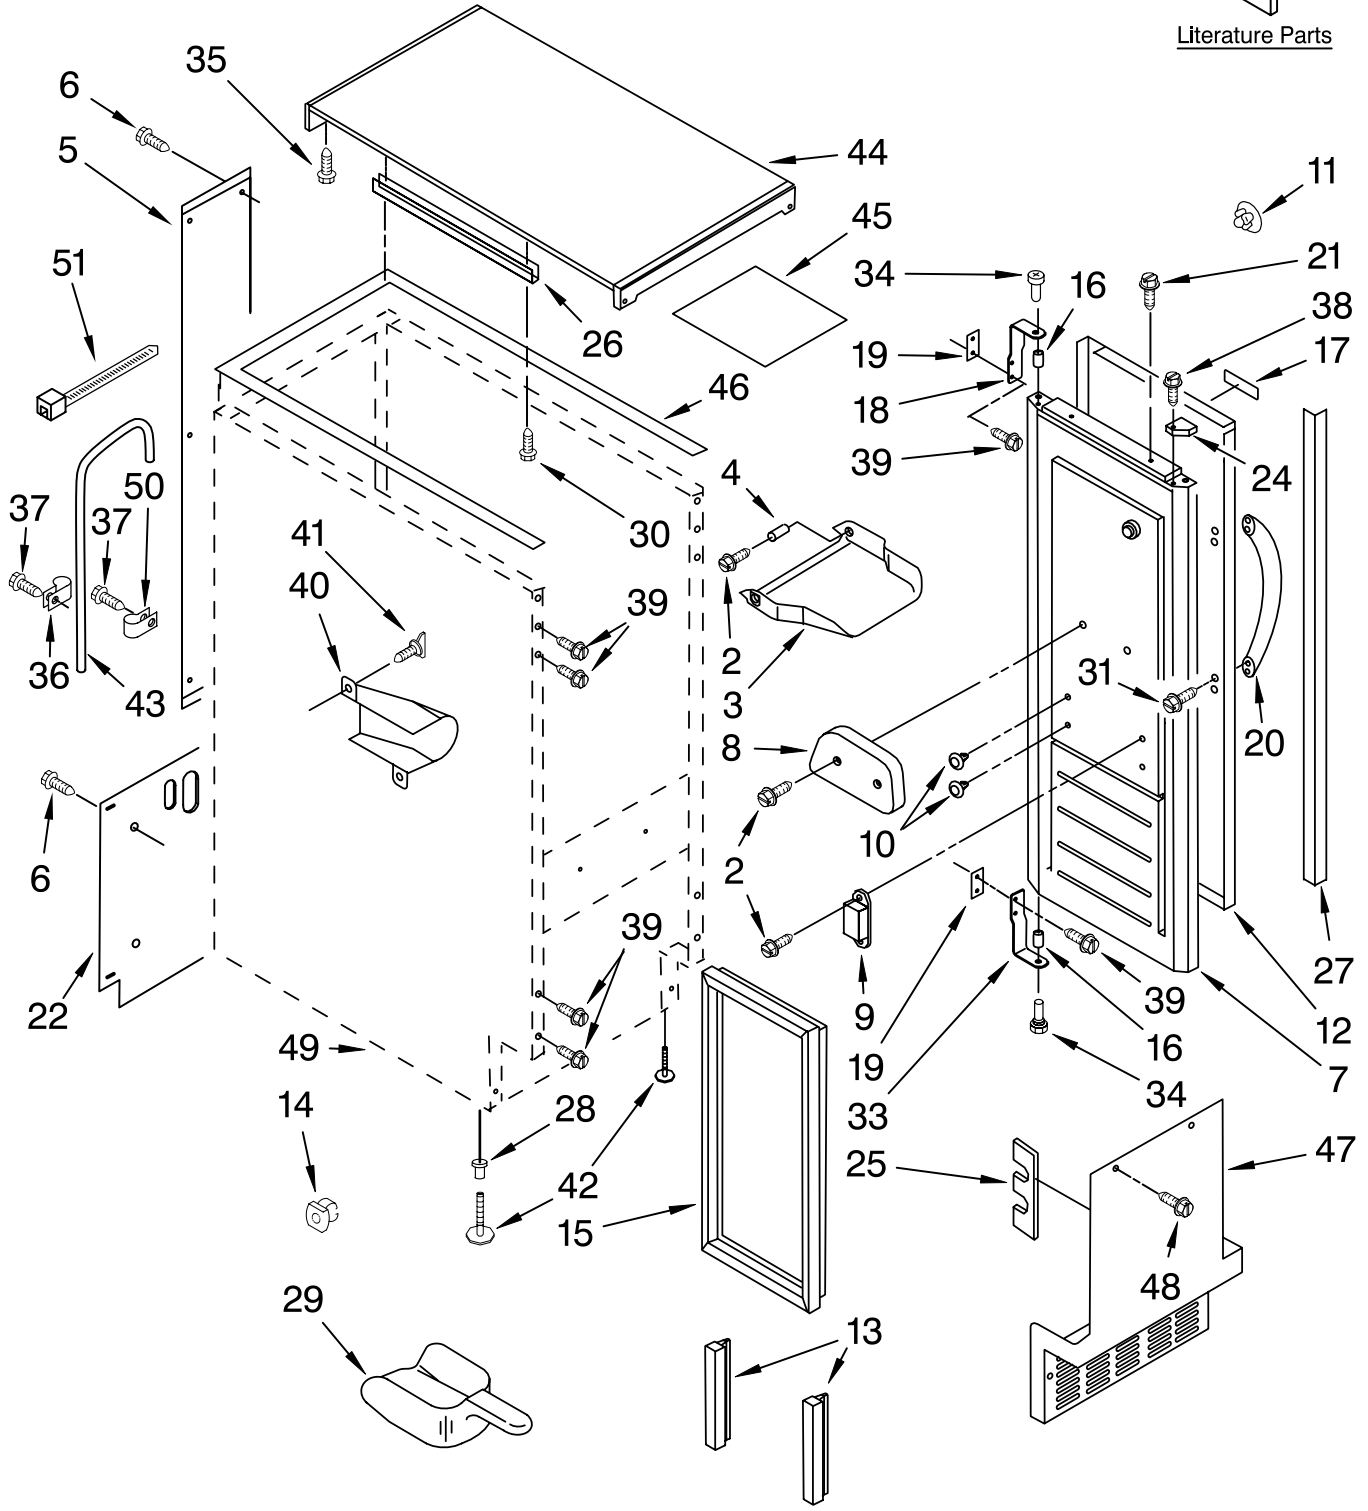

CABINET LINER AND DOOR PARTS

ICE CUBE
MAKER

KitchenAid®

For Models: KUIC15PRTS1
(Stainless-Pump Model)

FOR ORDERING INFORMATION REFER TO PARTS PRICE LIST

CABINET LINER AND DOOR PARTS

For Models: KUIC15PRTS1

(Stainless-Pump Model)

Illus. No.	Part No.	DESCRIPTION	Illus. No.	Part No.	DESCRIPTION	Illus. No.	Part No.	DESCRIPTION
1		Literature Parts	17	W10046610	Nameplate	34	2185712	Pin, Hinge
	2313814	Use & Care Guide	18	2185710	Hinge, Top	35	489048	Screw, Ground 8-32 x 1/2
	2324311	Service & Wiring Sheet	19	2185709	Shim, Hinge	36	2208367	Clamp
2	3400886	Screw 8-18 x 1 1/4	20	9872207S	Handle, Door	37	8281265	Screw
3	2185742	Bin, Door	21	8281186	Screw	38	348689	Screw 8-18 x 3/4
4	2185678	Spacer	22	W10136199	Assembly, Unit Cover	39	489423	Screw
5	2217394	Cover, Wiring	24		Filler, Endcap	40	2185927	Holder, Scoop
6	489442	Screw		2185655B	Left Side	41	8281228	Thumbscrew
7	2932803B	Door		2185656B	Right Side	42	3374849	Leg, Leveler(4)
8	2185695	Cam, Door	25	2185756	Pad, Foam	43	2217467	Tube, Air Vent
9	2217393	Assembly, Magnetic Catch	26	2185691	Channel, Wiring	44	2929700B	Top
10	941839	Plug, Hole	27	2185964	Grommet, Edge Guard (2)	45	2185690	Shield, Electrical
11	2189000	Hole Plug, Handle	28	3400240	Nut, Leg Leveler	46	2217293	Gasket, Top Panel
12	2313815	Wrap, Door	29	585158	Scoop	47	2185571B	Grill, Front
13	2217367	Gasket, Bottom	30	3400884	Screw 8-18 x 5/8	48	489474	Screw 8-18 x 1 Cabinet & Liner (NOT SERVICED)
14	692400	Nut, Push-In	31	3400237	Screw 10-32 x 3/8	49		
15	2217294	Gasket, Door	33	2185711	Hinge, Bottom	50	489505	Clamp
16	2185640	Sleeve, Hinge				51	2155774	Strap